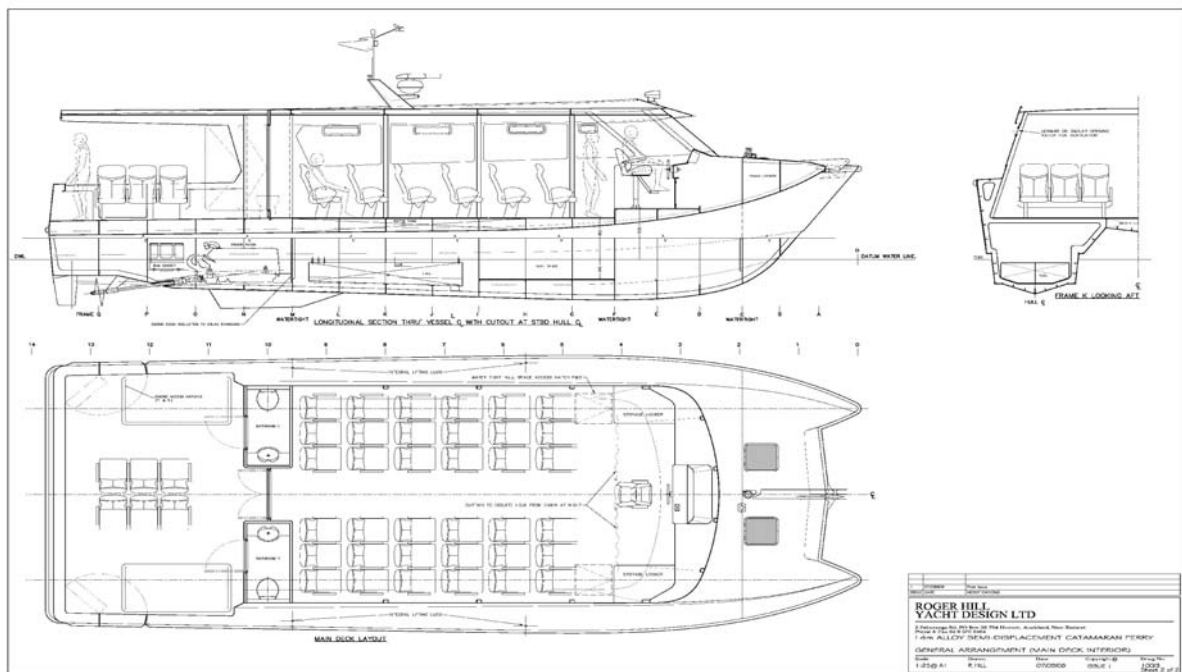

This unit is ideal for river and coastal work

Strongly built hull to meet Lloyds & MCA Cat II. or as required

Offered with choice of Engines and Drive Systems

Two(2) 500HP Doosan Diesel with Conventional Drives