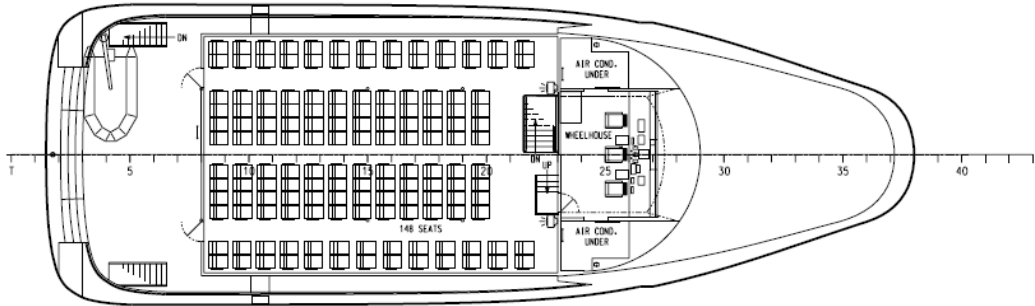

PRINCIPAL DIMENSIONS

LENGTH OVERALL	42.55m
WATERLINE LENGTH	37.00m
BEAM OVERALL	12.20m
HULL BEAM	3.00m
C.L. HULL TO C.L. VESSEL	4.50m
PASSENGER SEATING TOTAL	148
CARS 4.5m long	23

PLAN OF UPPER DECK

PLAN OF MAIN DECK