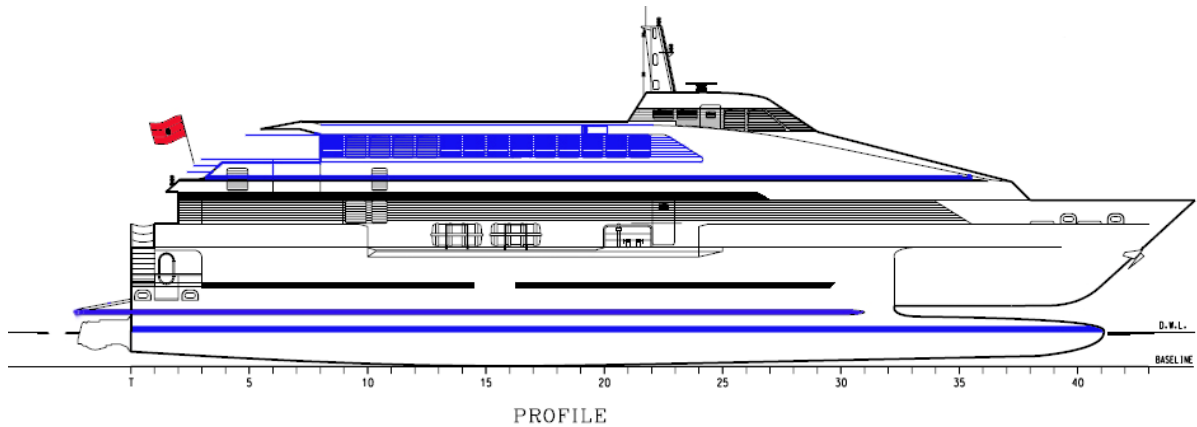

PRINCIPAL DIMENSIONS

LENGTH OVERALL	42.55m
WATERLINE LENGTH	37.00m
BEAM OVERALL	12.20m
HULL BEAM	3.00m
C.L. HULL TO C.L. VESSEL	4.50m
PASSENGER SEATING TOTAL	148
CARS 4.5m long	23

PLAN OF UPPER DECK

PLAN OF MAIN DECK