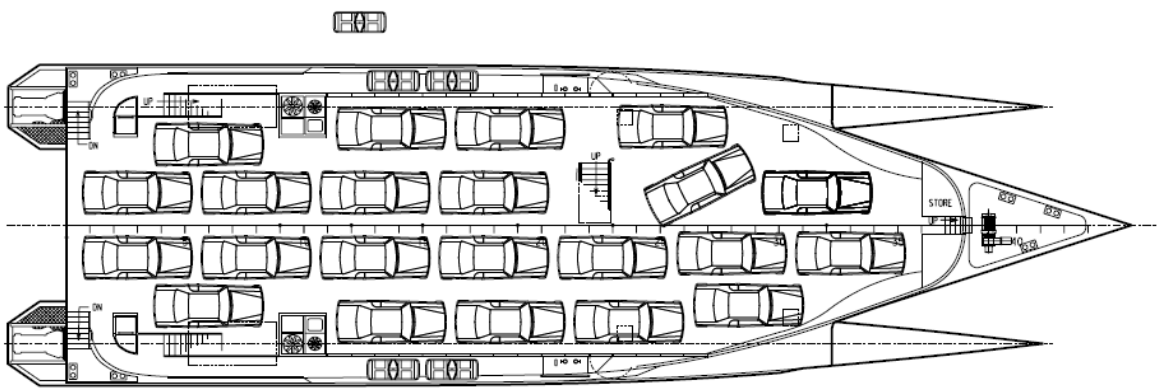

PRINCIPAL DIMENSIONS

LENGTH OVERALL	42.55m
WATERLINE LENGTH	37.00m
BEAM OVERALL	12.20m
HULL BEAM	3.00m
C.L. HULL TO C.L. VESSEL	4.50m
PASSENGER SEATING TOTAL	148
CARS 4.5m long	23

PLAN OF UPPER DECK

PLAN OF MAIN DECK